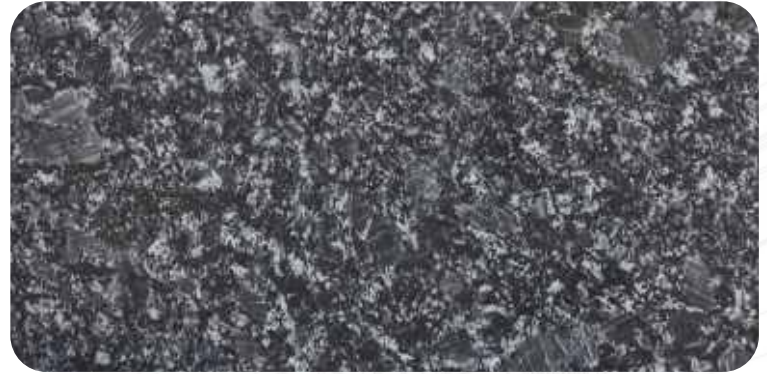

# MARBLE PREMIUM COLORS

MAPL - 310 - WHITE PANTHER

Marble Premium Color

MAPL - 311 - REGAL BLACK

Marble Premium Color

MAPL - 313 - CREAM BEACH

Marble Premium Color

MAPL - 314 - EMPERADOR DARK

Marble Premium Color